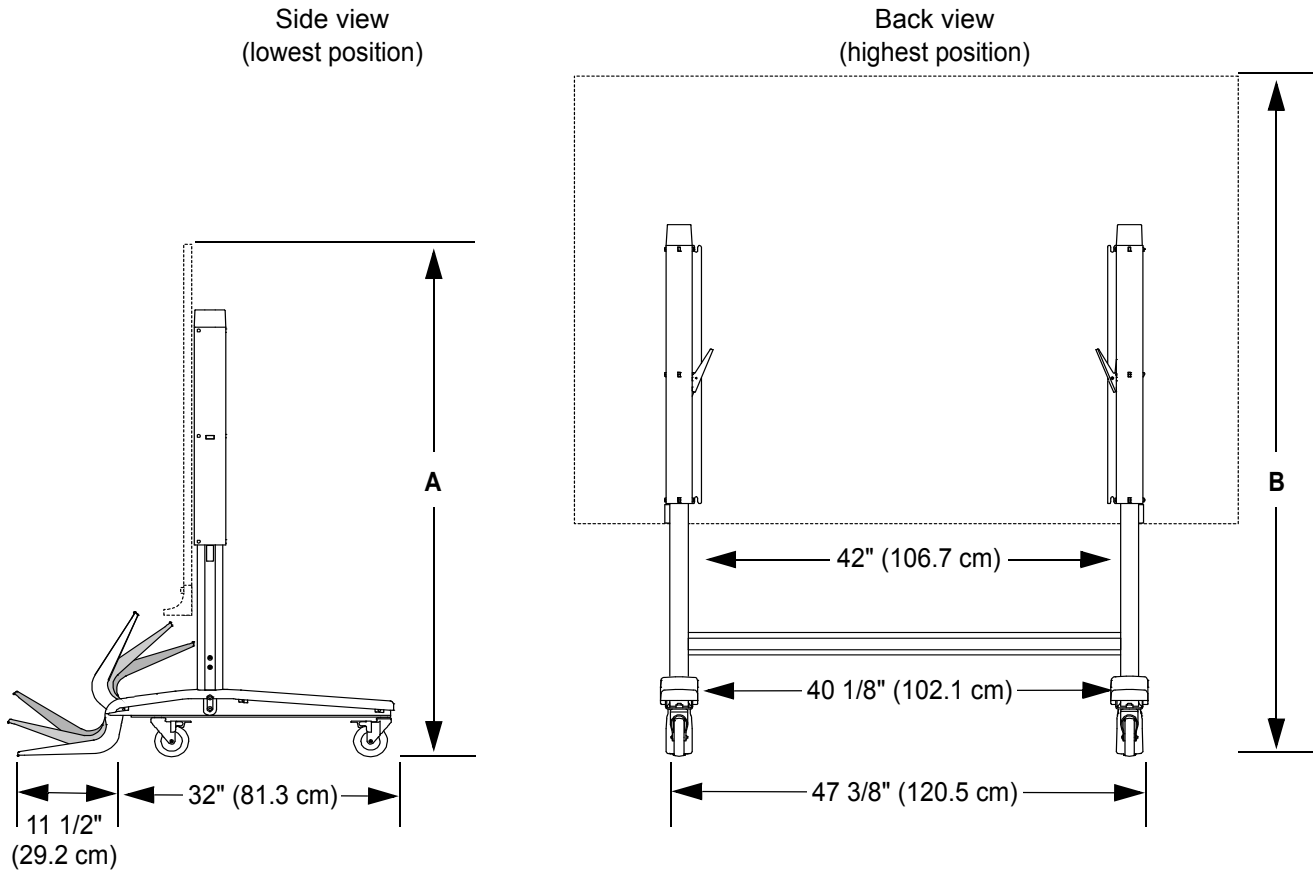

## SPECIFICATIONS

Mobile floor stand for 64"– 87" SMART Board interactive whiteboards – Model FS-SB/FS-SB660

### Standard features

<b>Height adjustment</b>	Adjustment in eight 2" (5.1 cm) increments
<b>System stability</b>	The mobile floor stand is equipped with four 4" (10 cm) locking casters and two anti-tip feet compliant with CSA safety requirements. The wide footprint and reinforced steel frame provide excellent stability for writing on or touching your interactive product.
<b>Mobility</b>	The self-contained system rolls on 4" (10 cm) heavy-duty, non-marking, locking casters.
<b>Security</b>	Height-adjustable mount automatically locks in position
<b>Warranty</b>	One-year limited warranty
<b>Safety standards</b>	CSA certified
<b>SMART order number</b>	<b>FS-SB</b> Mobile floor stand for 77" – 87" SMART Board interactive whiteboards <b>FS-SB660</b> Mobile floor stand for SMART Board 660 interactive whiteboards

**SPECIFICATIONS**

Mobile floor stand for 64"- 87" SMART Board interactive whiteboards – Model FS-SB/FS-SB660

**Physical dimensions**

Model	Minimum height	Maximum height
SB680/SB685	68" (172.7 cm)	82" (208.3 cm)
SB880/SB885	68 7/8" (174.9 cm)	82 7/8" (210.5 cm)
SB660	64 1/8" (162.9 cm)	78 1/8" (198.4 cm)