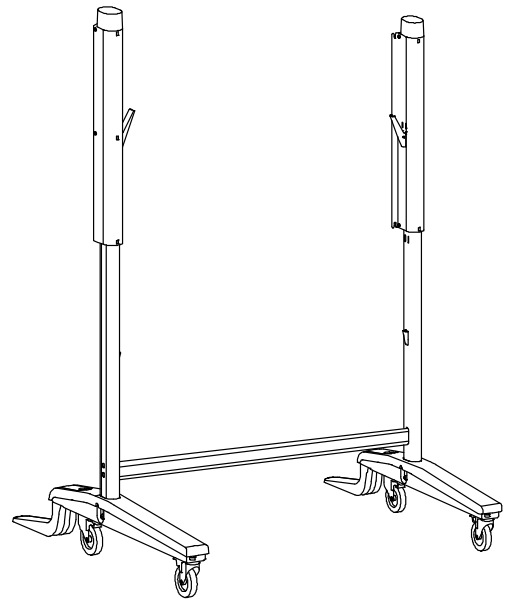

PLEASE THINK BEFORE YOU PRINT

Specifications

Mobile floor stand for 64"– 87" SMART Board™ interactive whiteboards

Model FS-SB/FS-SB660

Physical specifications

Size

Anti-tip feet lowered
(Fully extended height) 47 3/8" W × 69 5/8" H × 43 1/2" D
(120.5 cm × 176.8 cm × 110.5 cm)

Anti-tip feet raised
(Fully extended height) 47 3/8" W × 69 5/8" H × 33 3/8" D
(120.5 cm × 176.8 cm × 84.8 cm)

Weight 49 lb. (22.2 kg)

Shipping size

1 unit 51" W × 12 3/4" H × 9 1/4" D
(129.5 cm × 32.4 cm × 23.5 cm)

15 units on pallet 52" W × 43" H × 48" D
(132.1 cm × 109.2 cm × 121.9 cm)

Shipping weight

1 unit 60 lb. (27.2 kg)

15 units on pallet 920 lb. (417.3 kg)

All dimensions +/- 1/8" (0.3 cm). All weights +/- 2 lb. (0.9 kg)

i NOTE

Go to smarttech.com/support to find your interactive whiteboard's specifications.

Extraordinary made simple™

SMART™