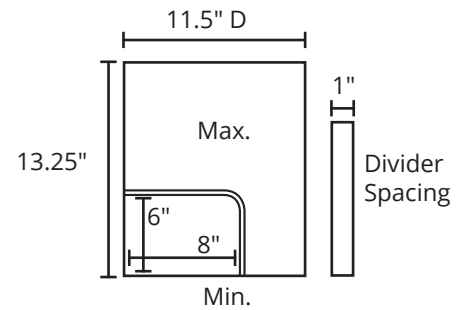

LLTMW16-G

16 Tablet Wall / Desk Charging Box

Product Specifications

Item Number	LLTMW16-G
Material	Powder Coated Steel
Color Finish	Light Gray
Capacity	16 Tablets
Exterior Dimensions	25" W x 13" D x 14.5" H
Weight	26.5 lbs.
Shelf Quantity	1
Divider Make	Rubber Coated Steel
Divider Distance	1"
Interior Divider Dimensions	1" W x 11.5" D x 13" H
Doors	2; front access
Lock	Key-lock on front door; 2 sets of keys
Ventilation	2 sides; left and right
Cord Length	10'
Weight Capacity	10 lbs.
Power	12-outlet horizontal power strip; UL approved
Voltage	120V/15A
Meets ANSI/BIFMA	Yes
Ship Method	Ground
Shipping Carton Dims	1 carton; 27" W x 15" D x 17" H
Shipping Weight	28 lbs.
Assembly Required	None