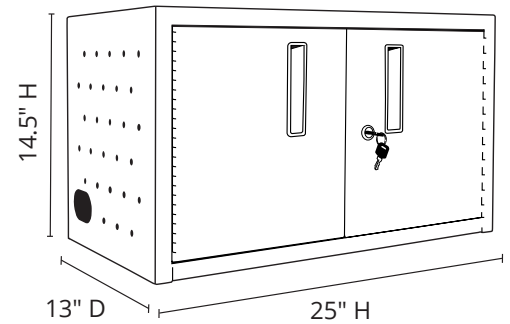

LLTMW16-G

16 Tablet Wall / Desk Charging Box

Product Specifications

Item Number	LLTMW16-G
Material	Powder Coated Steel
Color Finish	Light Gray
Capacity	16 Tablets
Exterior Dimensions	25" W x 13" D x 14.5" H
Weight	26.5 lbs.
Shelf Quantity	1
Divider Make	Rubber Coated Steel
Divider Distance	1"
Interior Divider Dimensions	1" W x 11.5" D x 13" H
Doors	2; front access
Lock	Key-lock on front door; 2 sets of keys
Ventilation	2 sides; left and right
Cord Length	10'
Weight Capacity	10 lbs.
Power	12-outlet horizontal power strip; UL approved
Voltage	120V/15A
Meets ANSI/BIFMA	Yes
Ship Method	Ground
Shipping Carton Dims	1 carton; 27" W x 15" D x 17" H
Shipping Weight	28 lbs.
Assembly Required	None